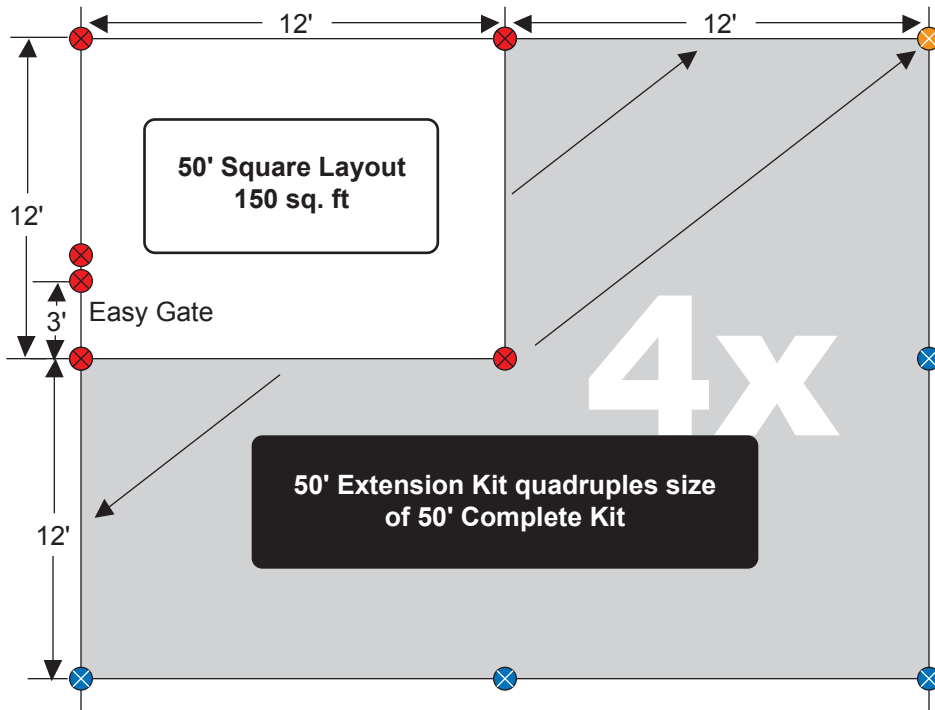

50' Extension Kit Sample Layouts

Note: The Easy Gate fence length and it's opposite side are limited to 12' maximum lengths to allow for fence fabric wrapping on the posts. Maximum distances are shown. Drawings are representations only, not to scale.

Original 50' Kit with 50' Extension Kit

- ⊗ Posts included in Original Kit
- ⊗ Posts included in Extension Kit
- ⊗ Post from Original Kit moved for new layout

Original 100' Kit with 50' Extension Kit