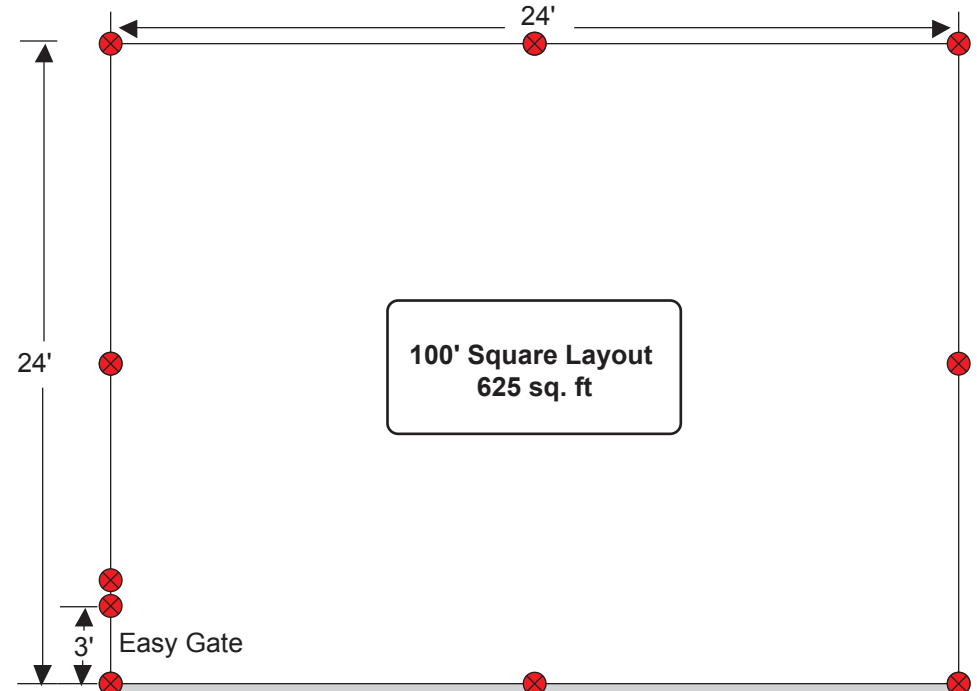

50' Extension Kit Sample Layouts

Note: The Easy Gate fence length and it's opposite side are limited to 12' maximum lengths to allow for fence fabric wrapping on the posts. Maximum distances are shown. Drawings are representations only, not to scale.

Original 50' Kit with 50' Extension Kit

- ⊗ Posts included in Original Kit
- ⊗ Posts included in Extension Kit
- ⊗ Post from Original Kit moved for new layout

Original 100' Kit with 50' Extension Kit