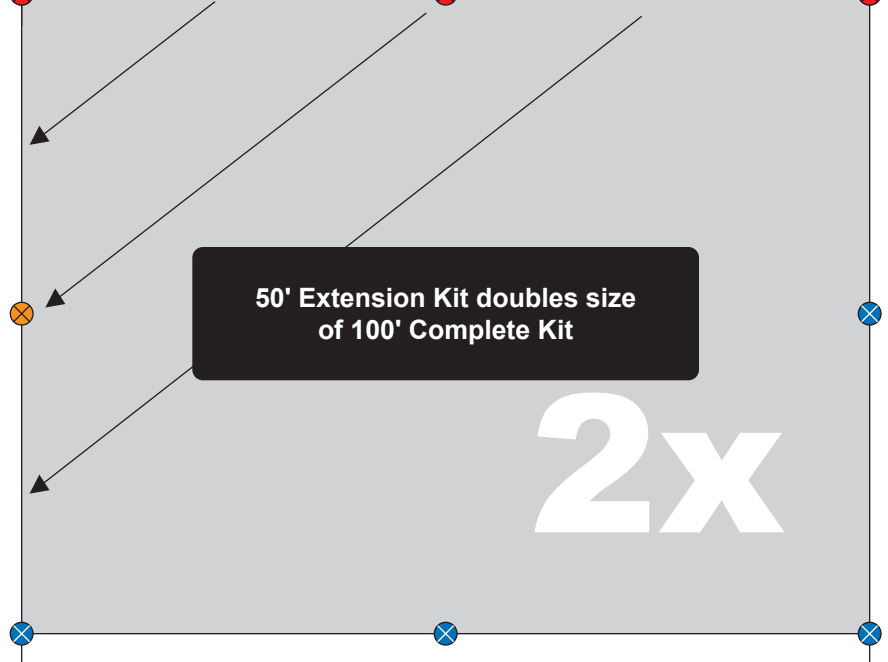

50' Extension Kit Sample Layouts

Note: The Easy Gate fence length and it's opposite side are limited to 12' maximum lengths to allow for fence fabric wrapping on the posts. Maximum distances are shown. Drawings are representations only, not to scale.

Original 50' Kit with 50' Extension Kit

- ⊗ Posts included in Original Kit
- ⊗ Posts included in Extension Kit
- ⊗ Post from Original Kit moved for new layout

Original 100' Kit with 50' Extension Kit